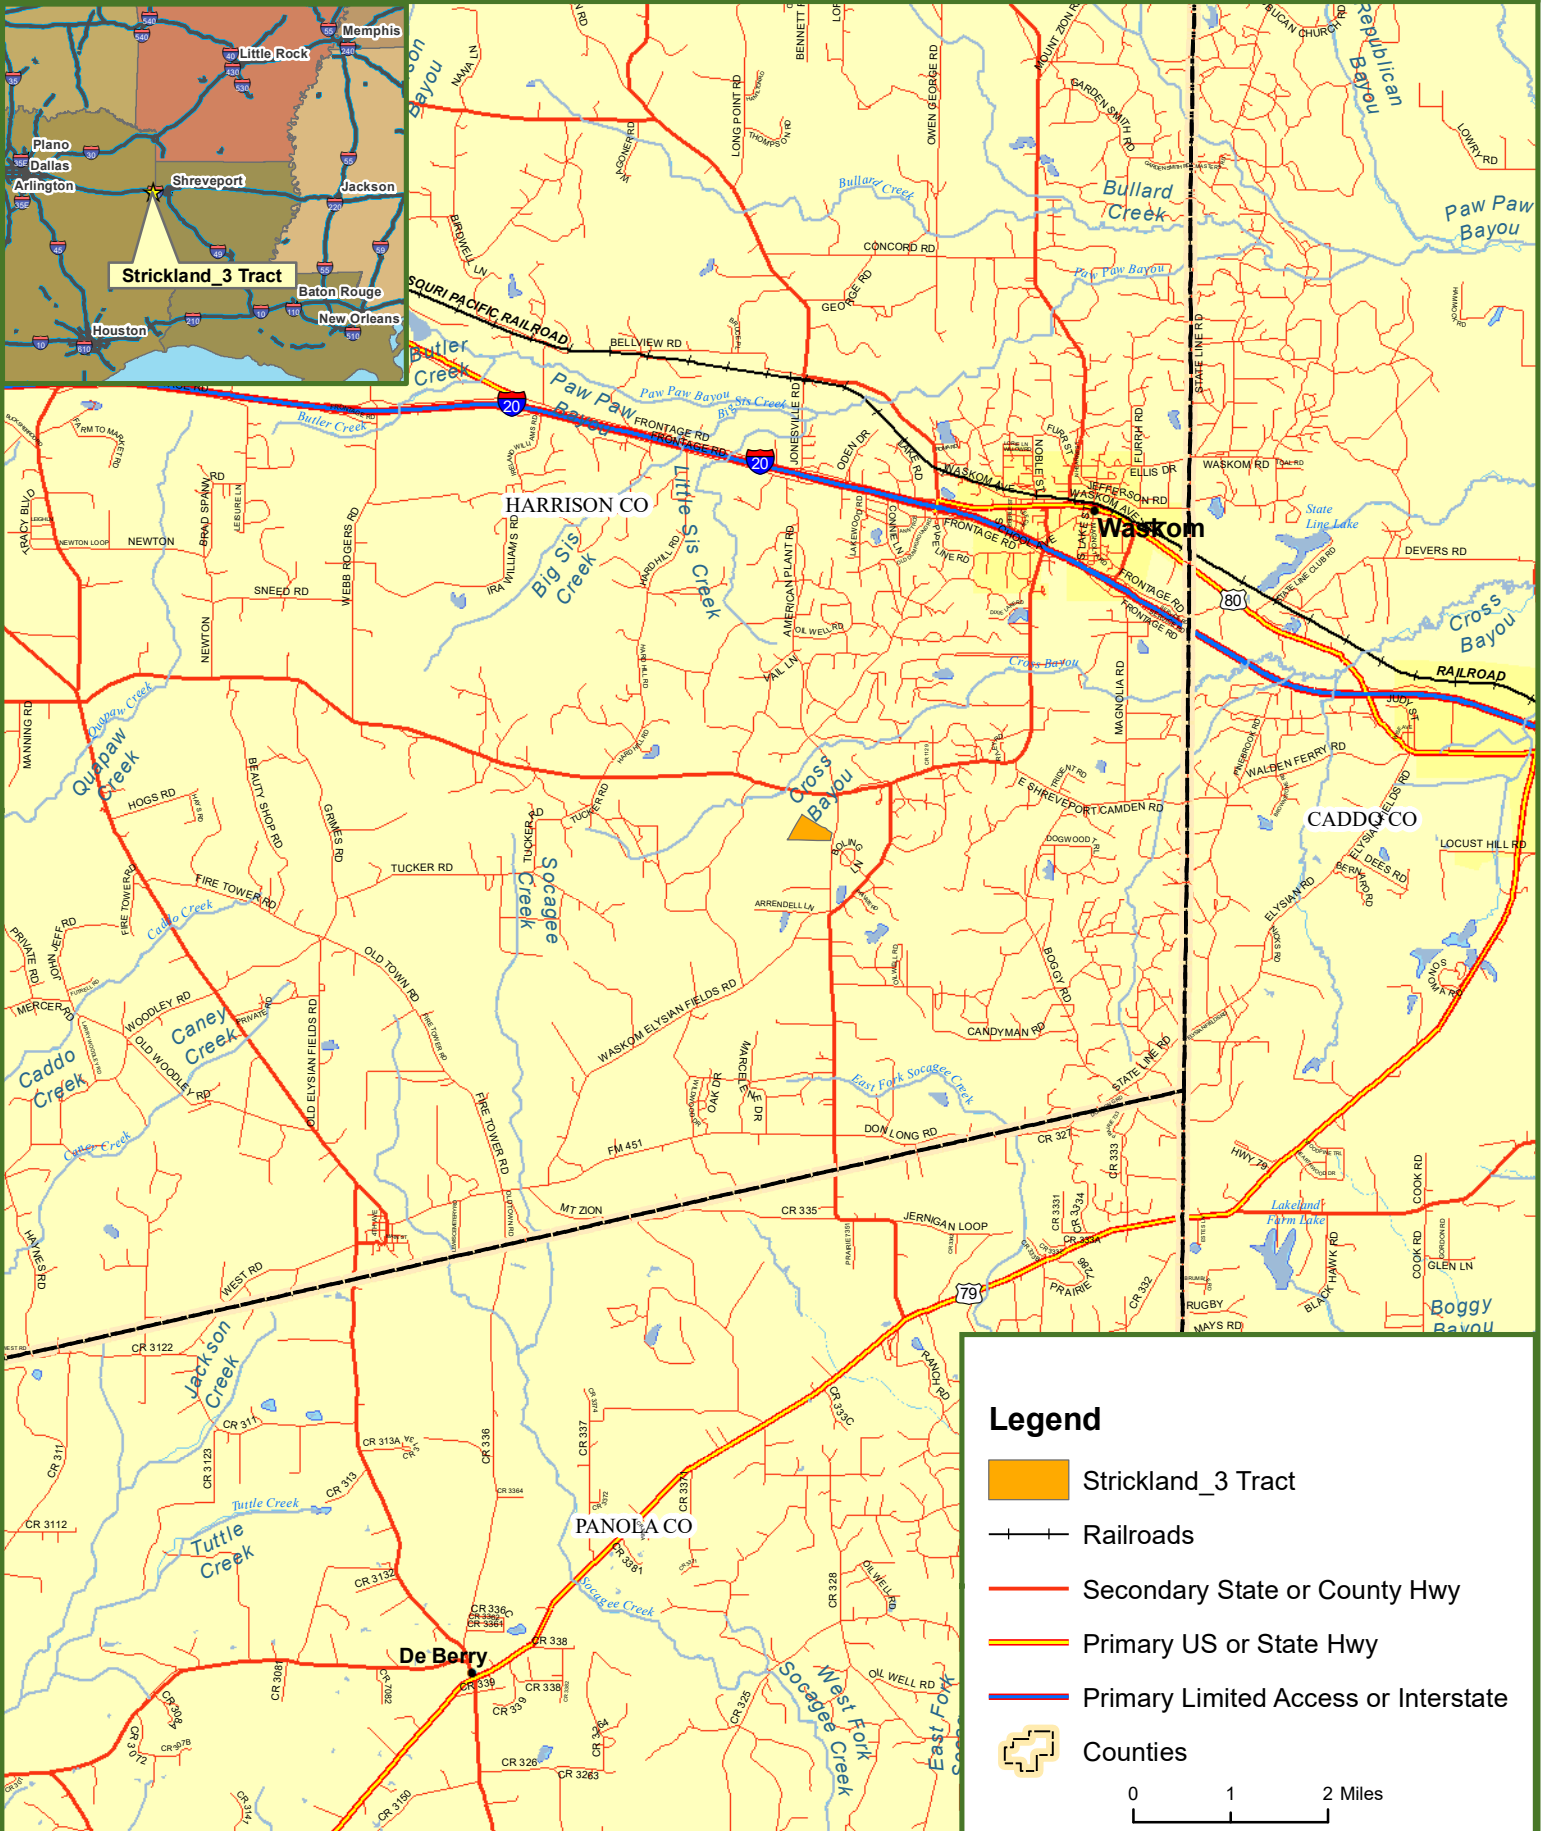

# Locus Map Strickland\_3 Tract Harrison County, TX 46.00 ± Acres

### Legend

-  Strickland\_3 Tract
-  Railroads
-  Secondary State or County Hwy
-  Primary US or State Hwy
-  Primary Limited Access or Interstate
-  Counties

## Harrison County, TX

46.00 ± Acres

## Harrison County, TX

46.00 ± Acres

**This is Not A Survey**

This map was produced from information supplied by the seller and the use of aerial photography. The boundary lines portrayed on this map are approximate and could be different than the actual location of the boundaries found in the field.