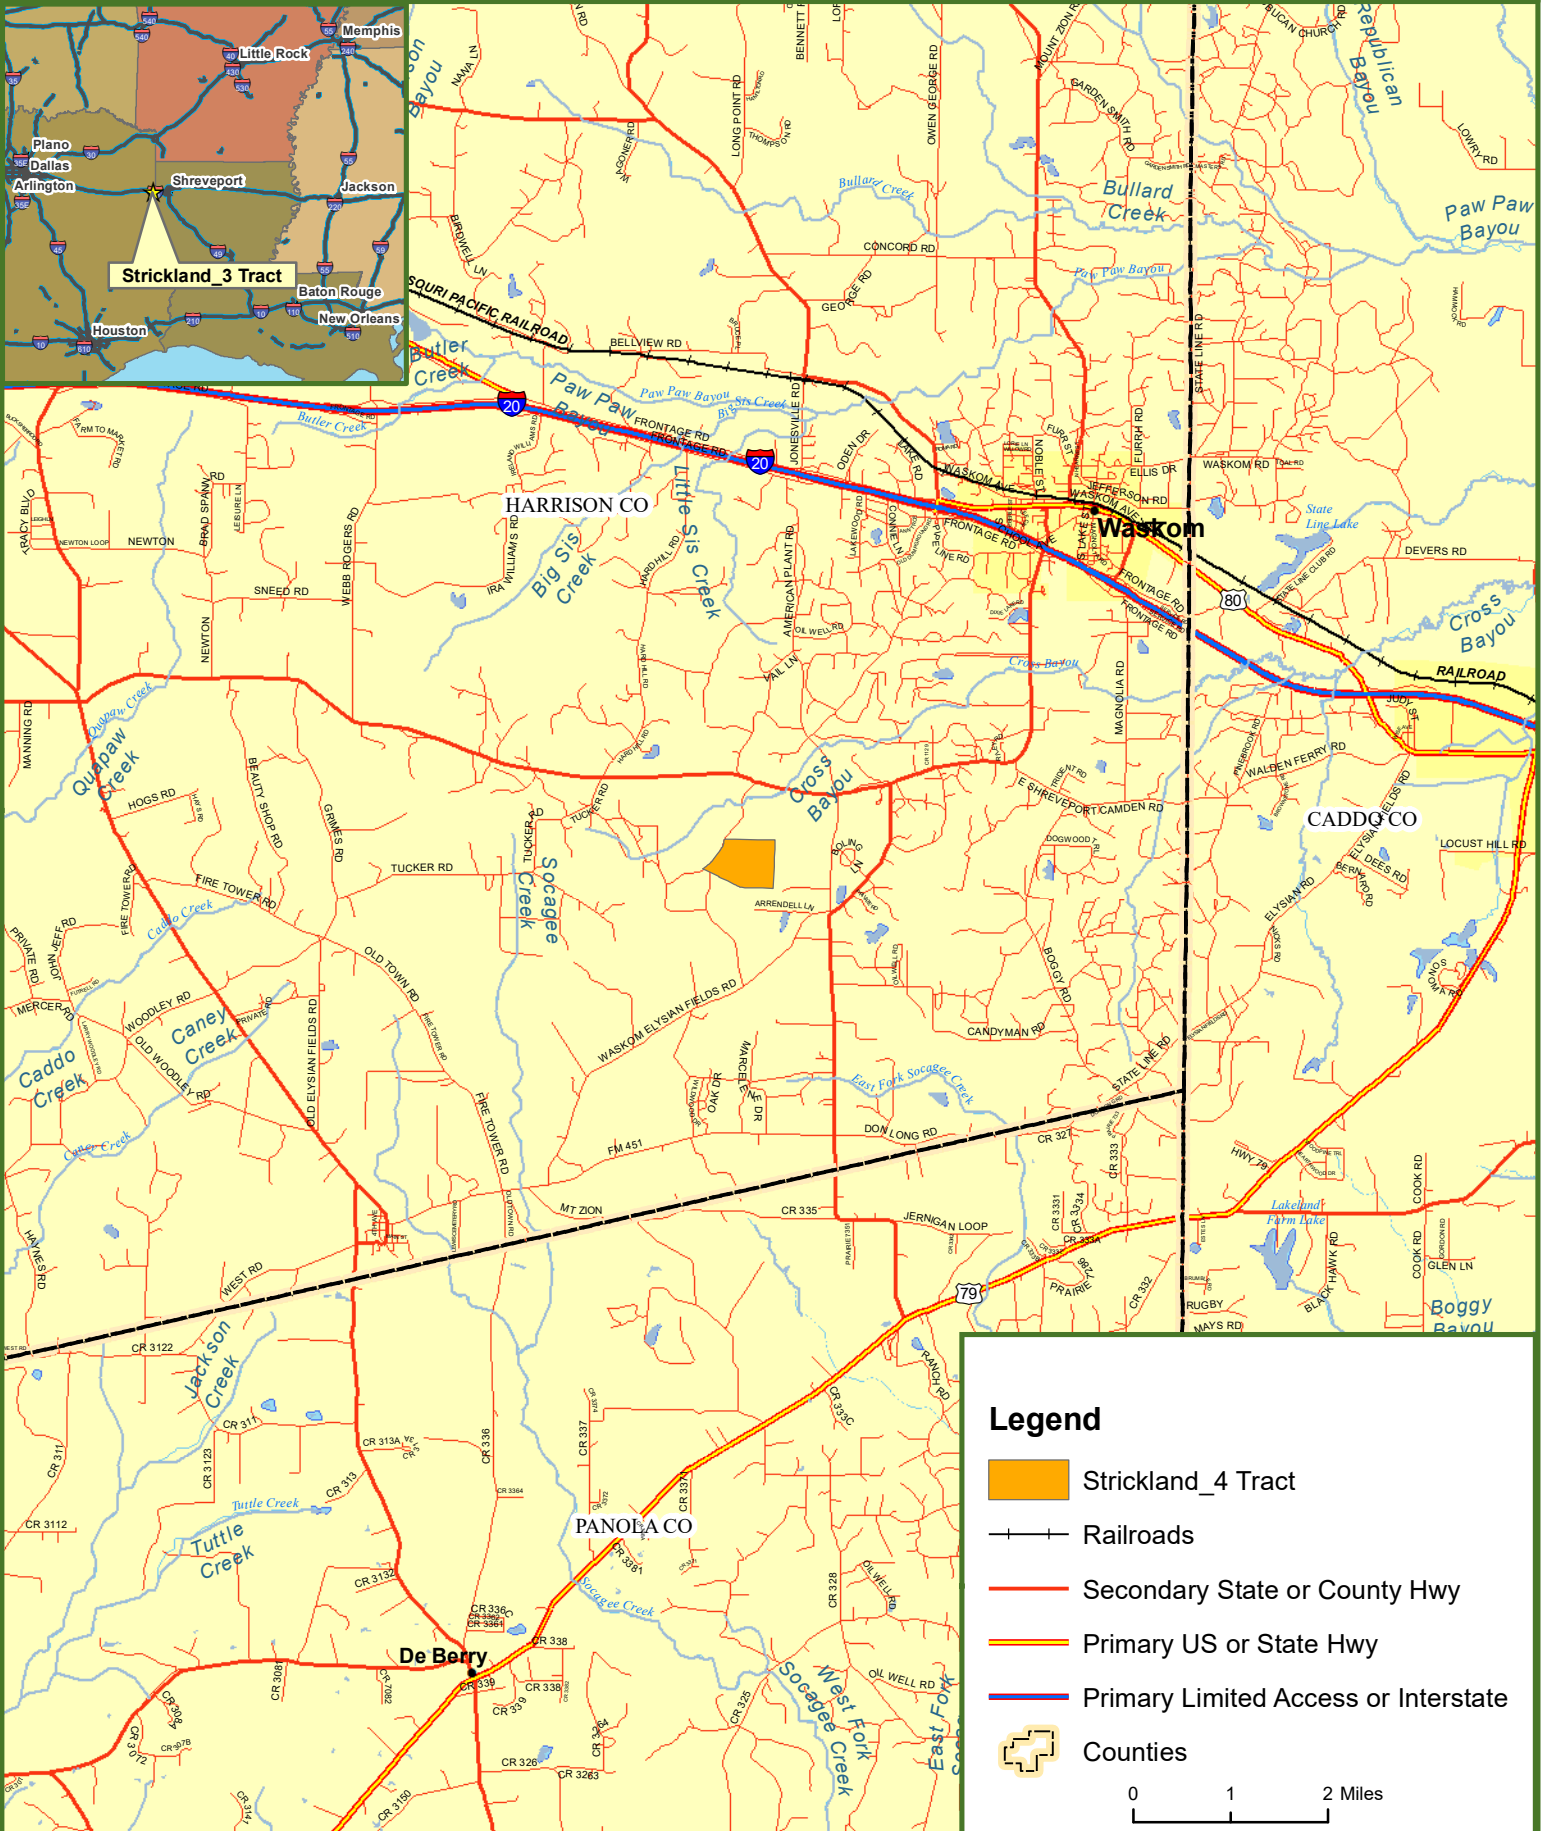

Locus Map Strickland_4 Tract Harrison County, TX 182.00 ± Acres

Legend

-  Strickland_4 Tract
-  Railroads
-  Secondary State or County Hwy
-  Primary US or State Hwy
-  Primary Limited Access or Interstate
-  Counties

This map was produced from information supplied by the seller and the use of aerial photography. The boundary lines portrayed on this map are approximate and could be different than the actual location of the boundaries found in the field.

Strickland_4 Tract

Harrison County, TX

182.00 ± Acres

Legend

-  Strickland_4 Tract
-  Internal Roads
-  Primary Road
-  Secondary Road
-  Railroad

0 495 990
Feet

This is Not A Survey

This map was produced from information supplied by the seller and the use of aerial photography. The boundary lines portrayed on this map are approximate and could be different than the actual location of the boundaries found in the field.

Strickland_4 Tract

Harrison County, TX

182.00 ± Acres

This is Not A Survey

This map was produced from information supplied by the seller and the use of aerial photography. The boundary lines portrayed on this map are approximate and could be different than the actual location of the boundaries found in the field.