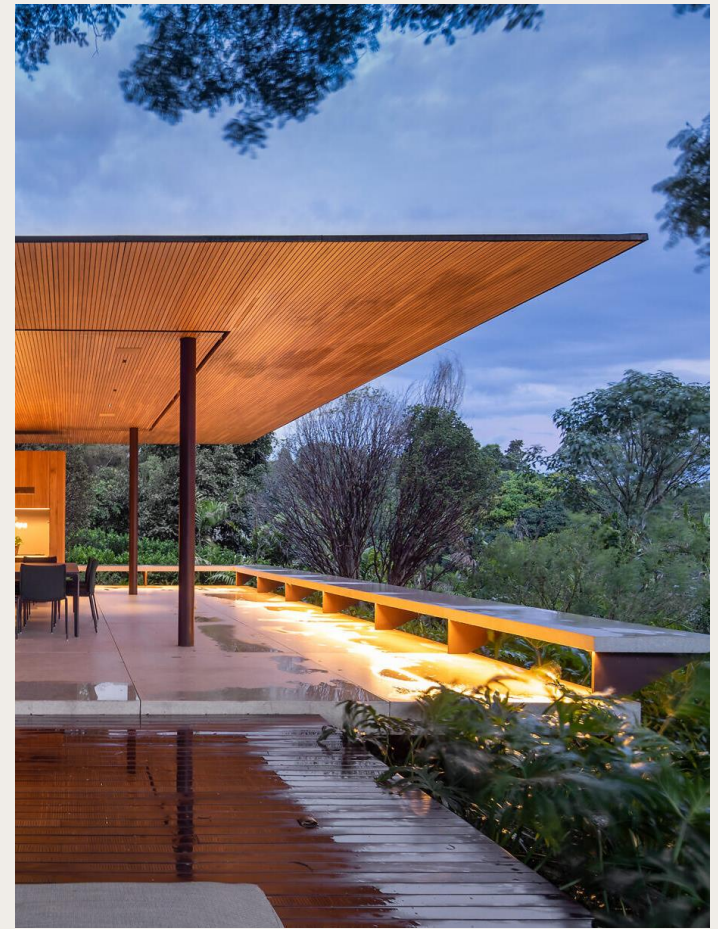

Red Bird

Living space main house: 2,892.9 sqft
Living space guest house: 1,174.8 sqft
Living space total: 4,067.7 sqft
Covered area total: 6,551.9 sqft