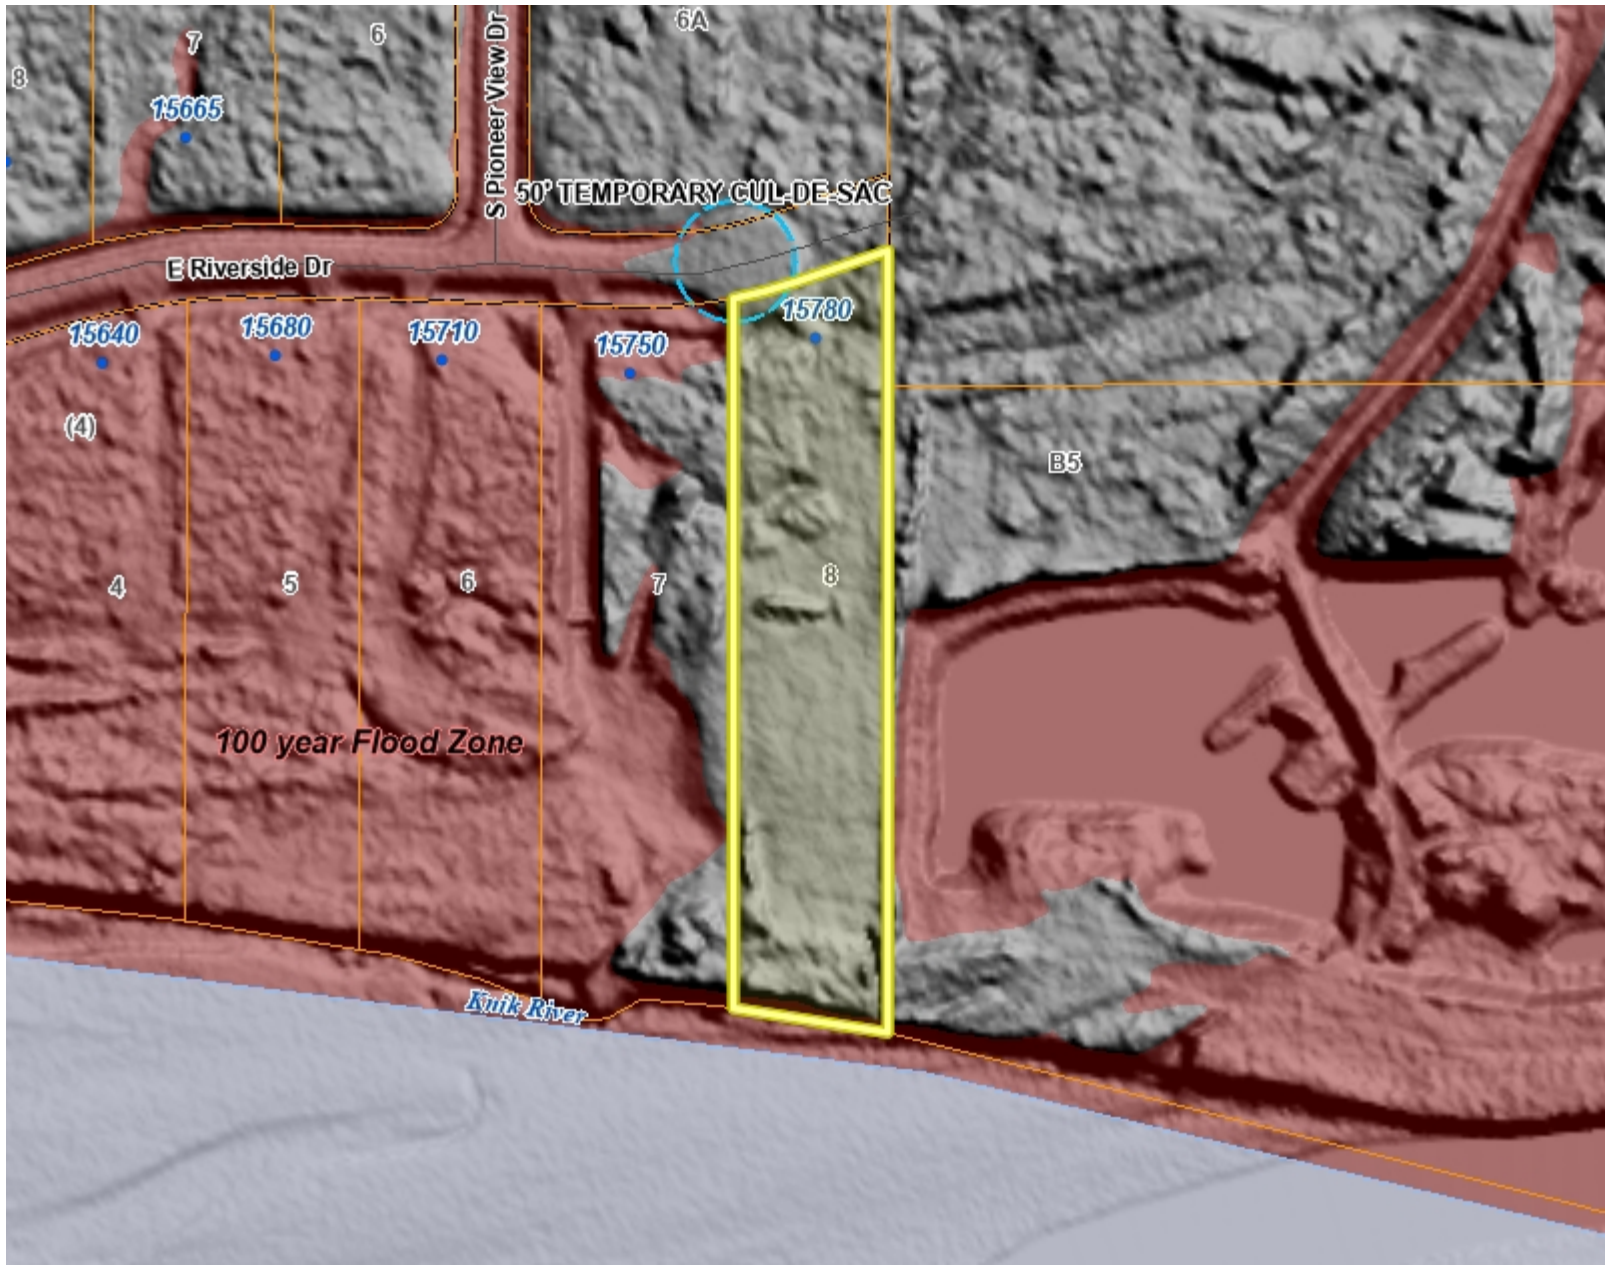

Matanuska-Susitna Borough

Legend

- Road Mileposts
- Roads**
 - Highway
 - Major Road
 - Medium Road
 - Minor Road
 - Ramp
 - - Primitive Road
 - - Private Road
- + Alaska Railroad
- ▭ Mat-Su Borough Boundary
- ▭ Incorporated Cities
- Address Numbers
- ▭ Parcels
- - Government Lot Lines
- ROW and Easements**
 - - ROW Road
 - - ROW RR
 - - ROW Easement
 - - Section line easement
- ▭ Lakes and Rivers
- ▭ Streams
- ▭ 100 year Flood Zone
- ▭ Section Lines

1: 4,000 

THIS MAP IS NOT TO BE USED FOR NAVIGATION

This map is solely for informational purposes only. The Borough makes no express or implied warranties with respect to the character, function, or capabilities of the map or the suitability of the map for any particular purpose beyond those originally intended by the Borough. For information regarding the full disclaimer and policies related to acceptable uses of this map, please contact the Matanuska-Susitna Borough GIS Division at 907-861-7858.

Reported on 08/05/2021 05:16 PM

Notes

This map was automatically generated using Geocortex Essentials.