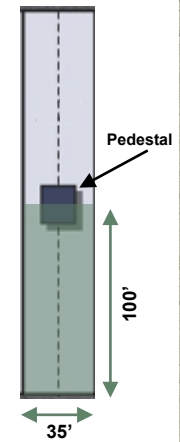

BOO BLVD ( HATCHET RD )

Premium Site

I-10 25 miles  
STATE HWY 338

SMUGGLERS' TRAIL Fitness & Birding Path

**2405 State Hwy 338**  
**Animas, NM 88020**

575.386.5886 | [www.smugglersroost.net](http://www.smugglersroost.net)

*Note: A portion of the elements depicted are proposed & are still under development.  
Site dimensions are approximate, not the result of survey & may vary slightly.*