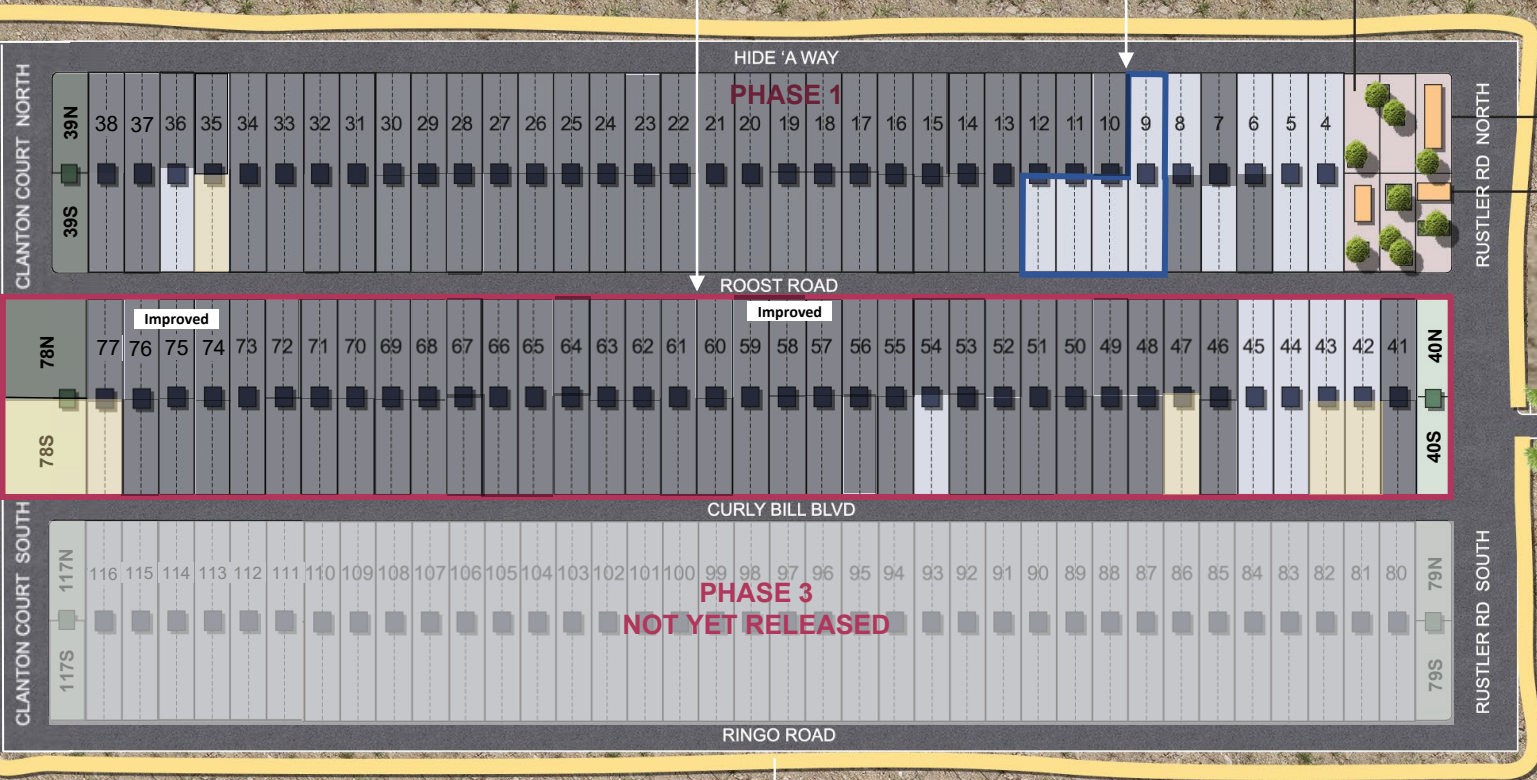

# SITE PLAN: 04/17/24

**Phase 2 Sites**  
Available for Leasehold

**Short-term Rental Sites**

1-3: THE GATHERING  
Commercial &  
Trade Zone

**SITE AVAILABILITY:**

-  AVAILABLE Site
-  PENDING LEASE Site
-  LEASED Site

BOO BLVD ( HATCHET RD )

Premium Site

I-10 25 miles  
STATE HWY 338

SMUGGLERS' TRAIL Fitness & Birding Path

**2405 State Hwy 338**  
**Animas, NM 88020**

575.386.5886 | [www.smugglersroost.net](http://www.smugglersroost.net)

*Note: A portion of the elements depicted are proposed & are still under development.  
Site dimensions are approximate, not the result of survey & may vary slightly.*