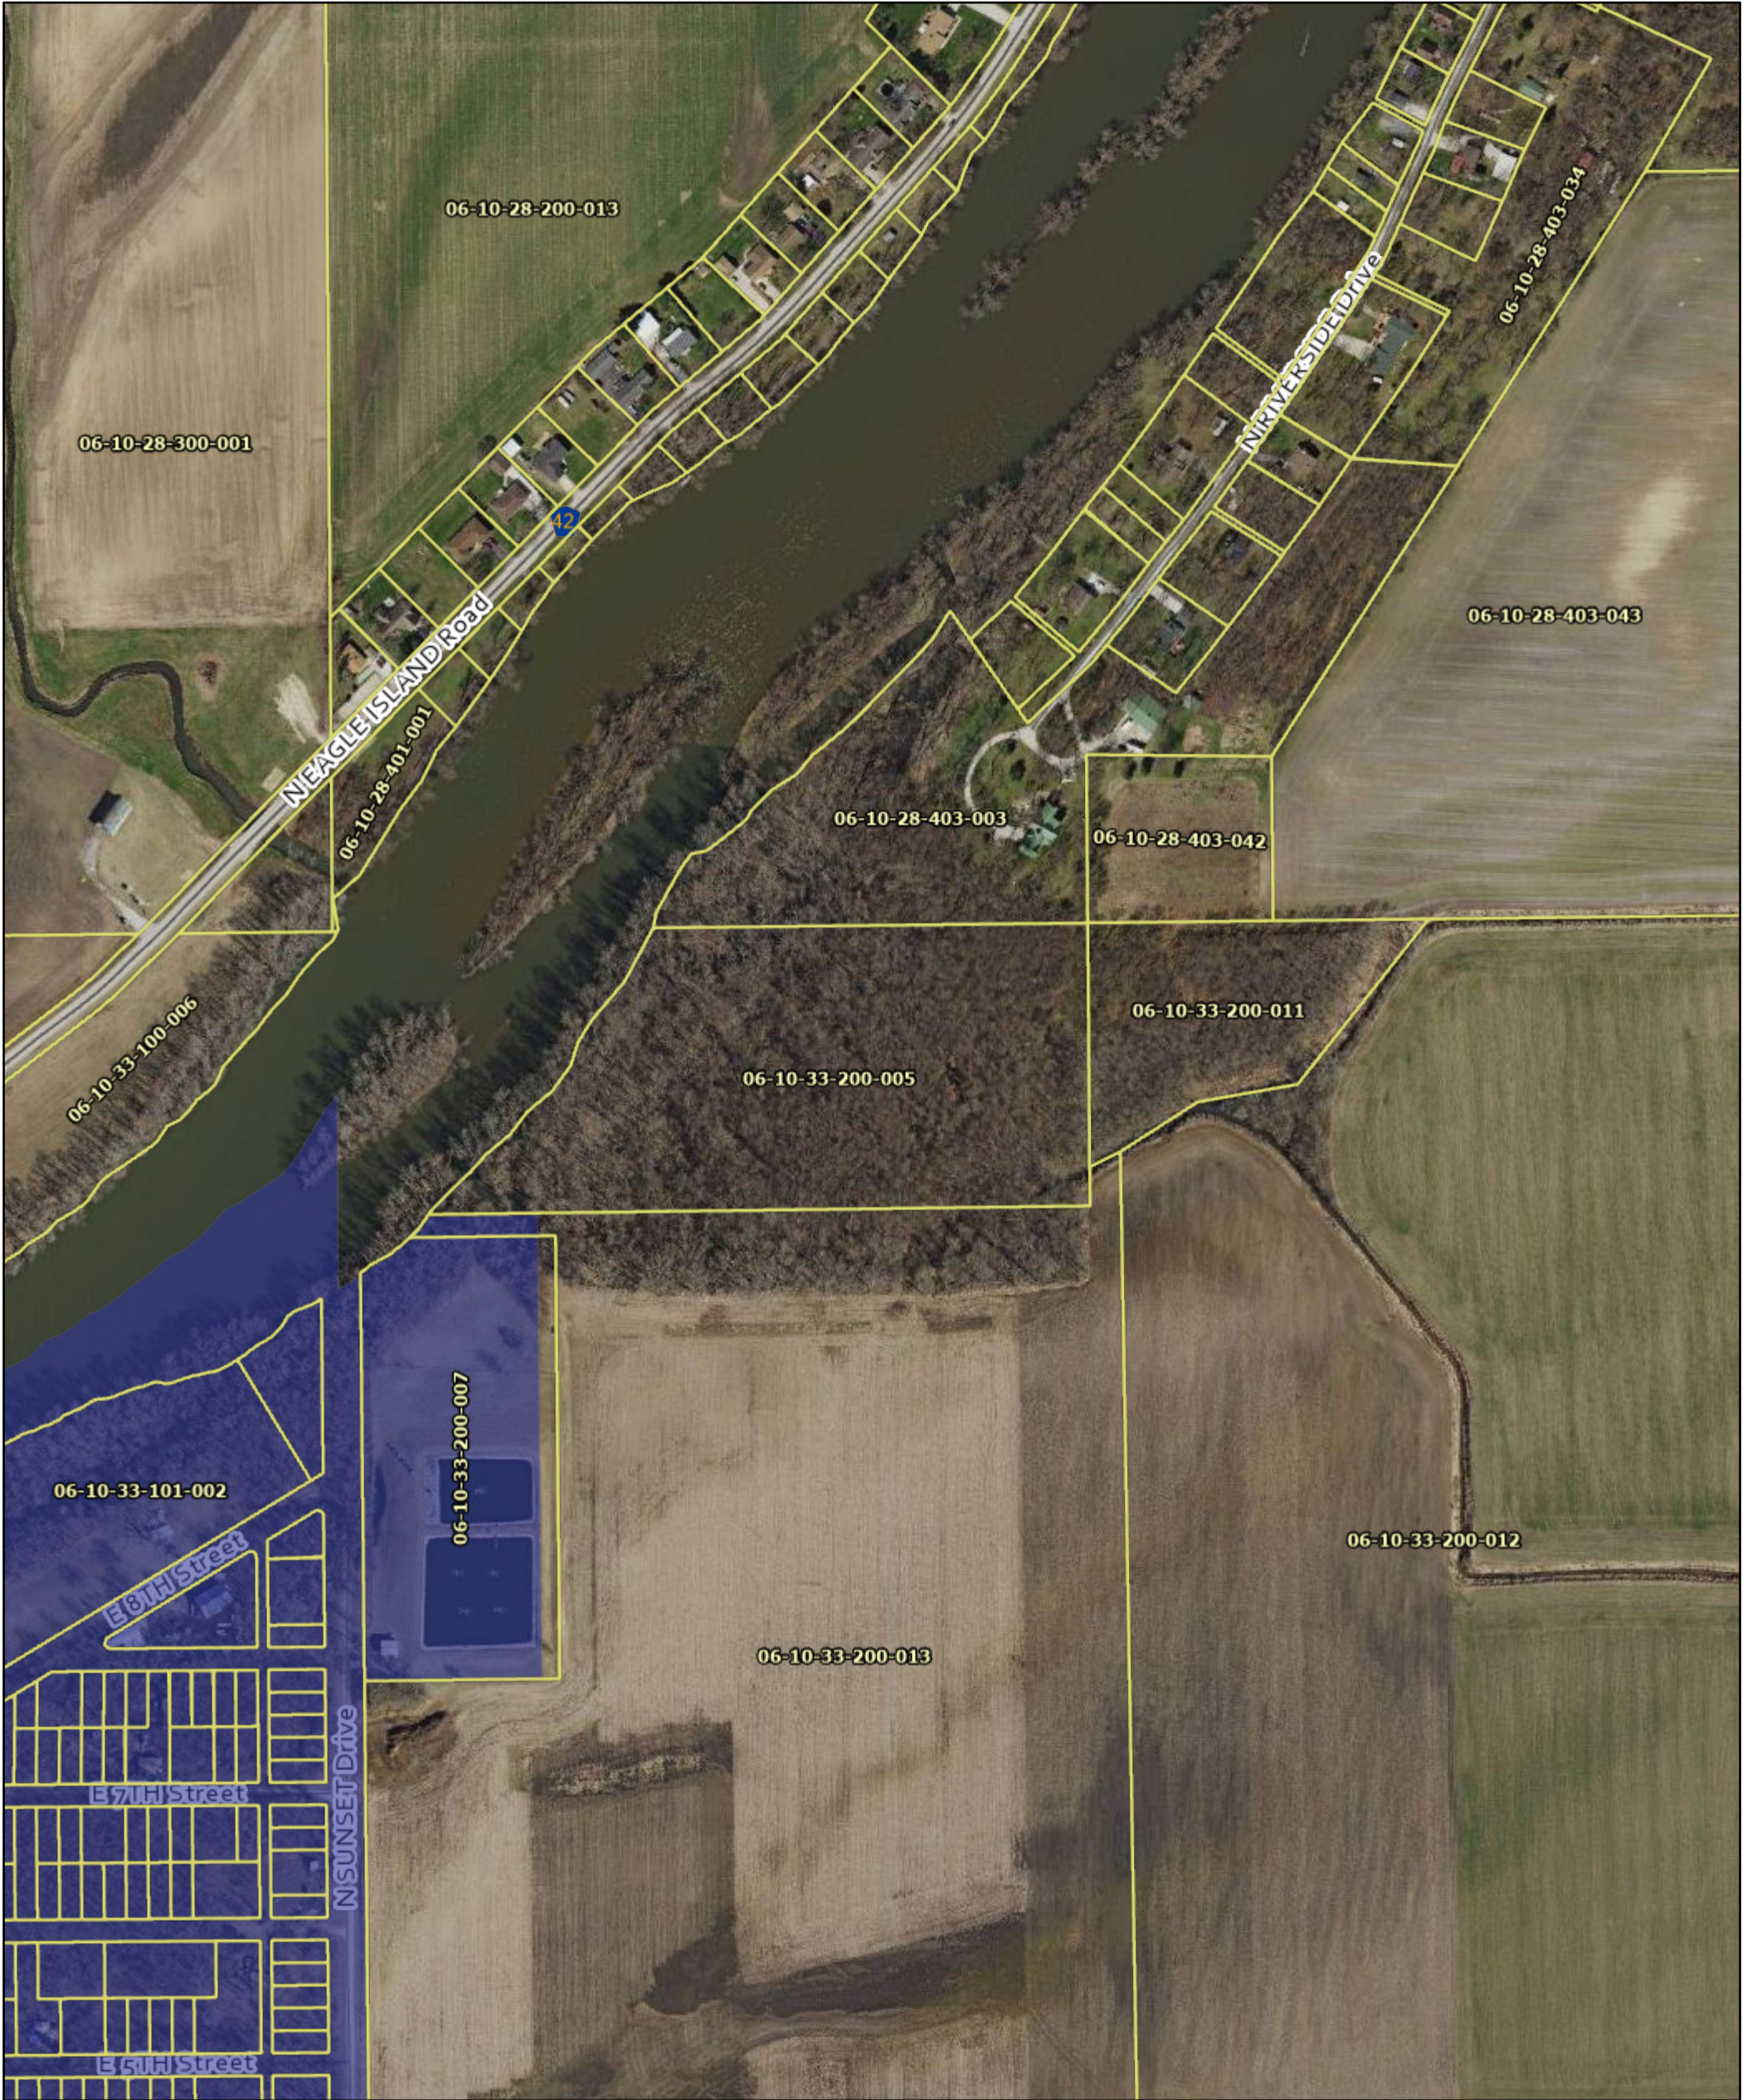

K3-Mapper Web Map

8/25/2023, 3:02:50 PM

- Parcel Number Labels
- Tax Parcels
- Municipalities
 - SUN RIVER TERRACE
- Road Centerlines
 - Major Collector (non-urban)
 - Local Road or Street (non-urban)
- Local Road or Street (urban); <Null>
- Road Name Labels
- Ortho2020
 - Red: Band_1
 - Green: Band_2
 - Blue: Band_3

K3GIS, Kankakee County, Esri, HERE, Garmin, GeoTechnologies, Inc., USGS, EPA, Kankakee County GIS