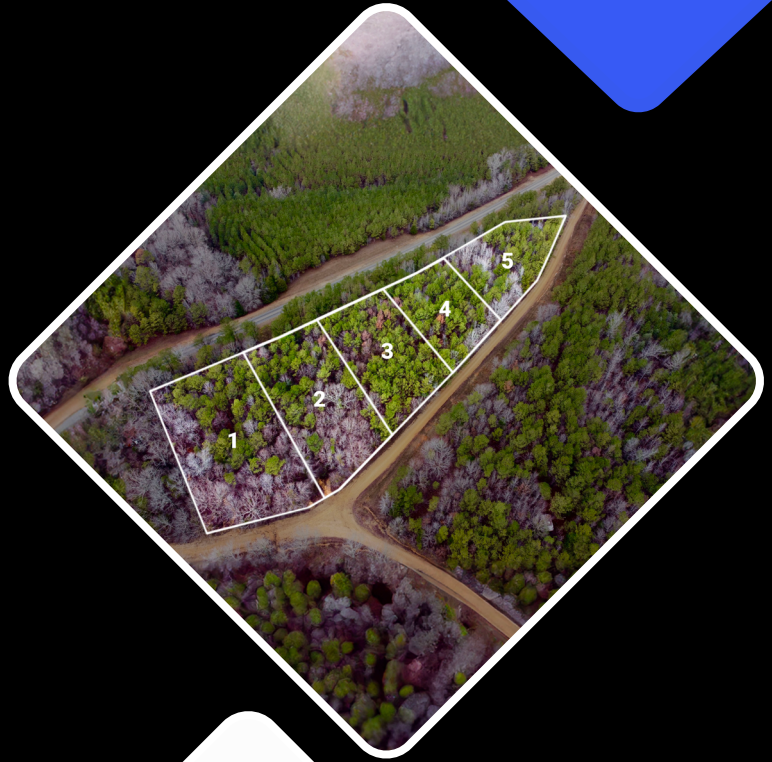

# Itawamba County Mississippi's Whispering Pines Estates

Pricing for land plots start at...  
\$5,700

Escape to Whispering Pines Estates in Itawamba County, Mississippi! Explore our land parcels ranging from 0.82 to 1.07 acres. Build your dream retreat in the heart of rural tranquility. Embrace the simplicity of country living. Claim your piece of Mississippi today!

(970) 829-8580

[howdy@debrosland.com](mailto:howdy@debrosland.com)

[www.debrosland.com](http://www.debrosland.com)

**ACREAGE SIZES:**  
0.82 - 1.07 +/-

**STATE:**  
MISSISSIPPI

**COUNTY:**  
ITAWAMBA

**NEAREST CITY:**  
SMITHVILLE