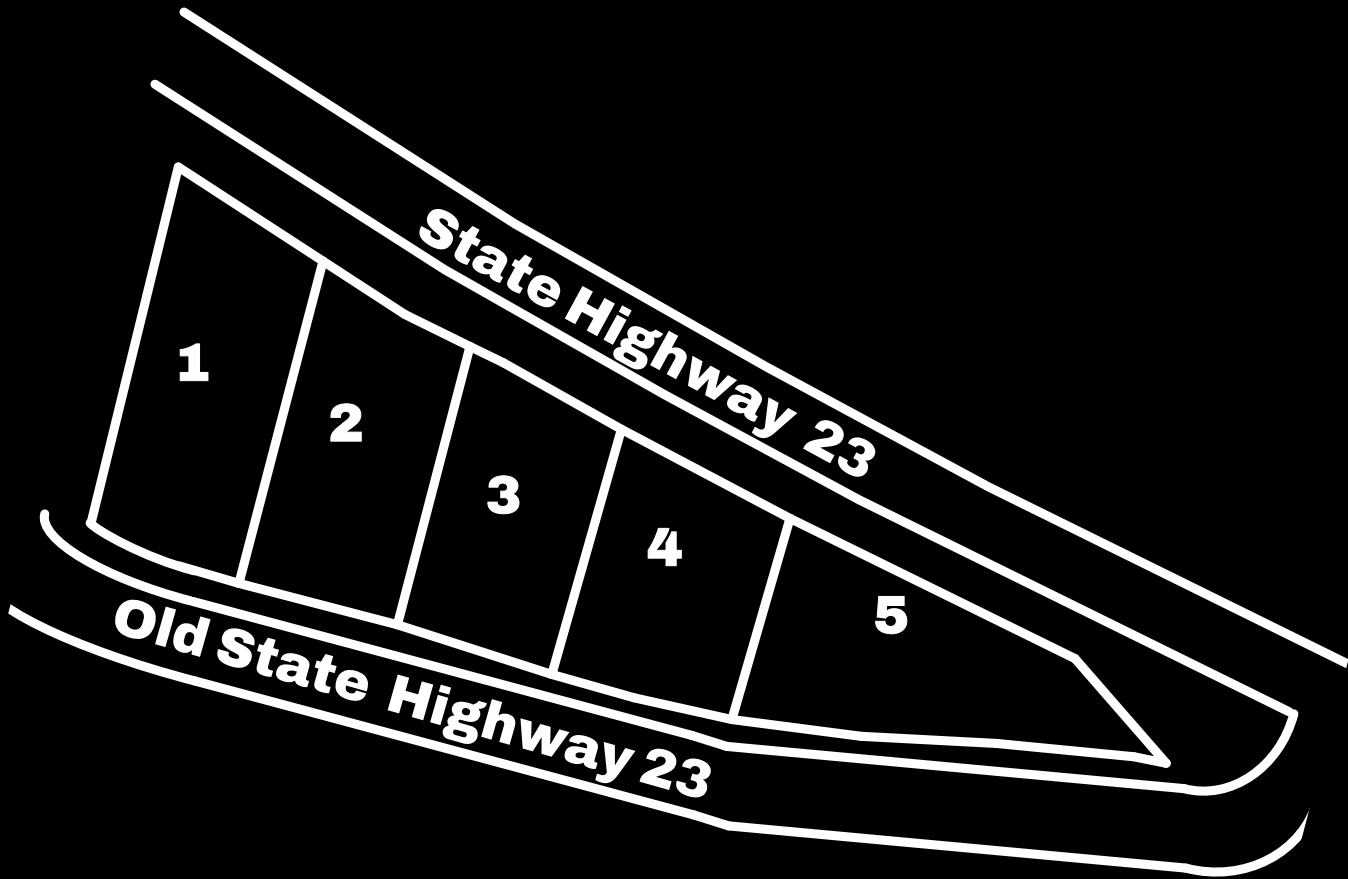

Itawamba County Mississippi's Whispering Pines Estates

Lot ID	Size	Price
Itawamba_01_MS	1.07	$7,490
Itawamba_02_MS	0.96	$6,720
Itawamba_03_MS	0.88	$6,160
Itawamba_04_MS	0.82	$5,740
Itawamba_05_MS	1.01	$7,070

(970) 829-8580

howdy@debrosland.com

www.debrosland.com