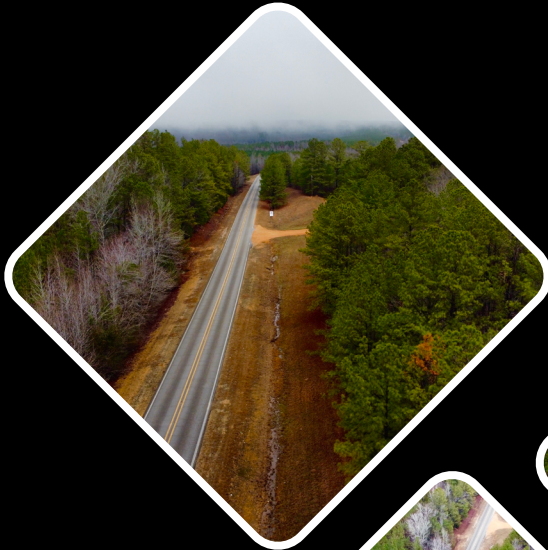

# Itawamba County Mississippi's Whispering Pines Estates

Pricing for land plots start at...  
\$5,700

Escape to Whispering Pines Estates in Itawamba County, Mississippi! Explore our land parcels ranging from 0.82 to 1.07 acres. Build your dream retreat in the heart of rural tranquility. Embrace the simplicity of country living. Claim your piece of Mississippi today!