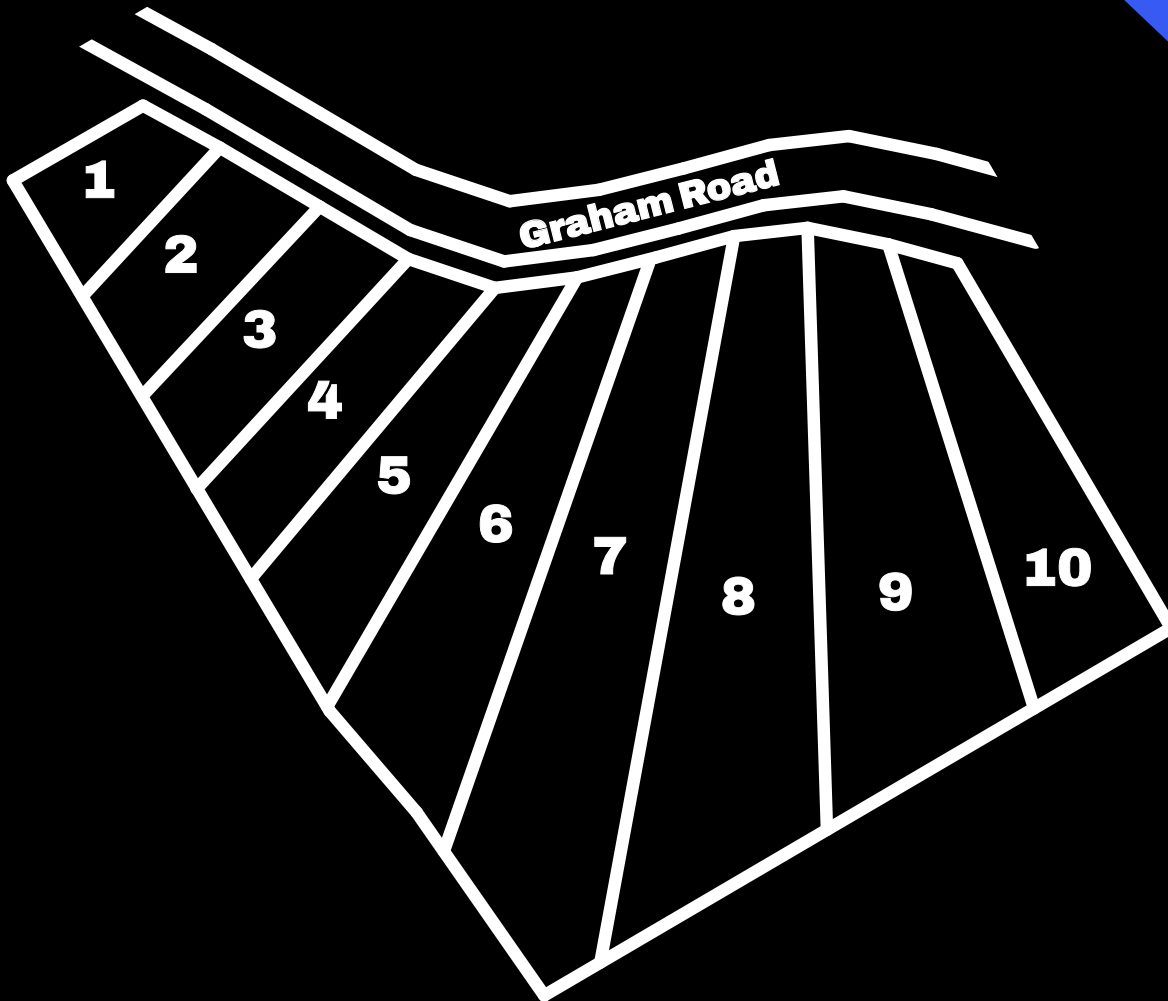

Pontotoc County Mississippi's **Pontotoc Pines**

Lot ID	Size	Price
Pontotoc_01_MS	0.76	$5,700
Pontotoc_02_MS	1.08	$8,100
Pontotoc_03_MS	1.20	$9,000
Pontotoc_04_MS	1.27	$9,525
Pontotoc_05_MS	1.83	$13,275
Pontotoc_06_MS	2.57	$19,275
Pontotoc_07_MS	3.67	$27,525
Pontotoc_08_MS	3.94	$29,550
Pontotoc_09_MS	3.24	$24,300
Pontotoc_10_MS	2.03	$15,225

(970) 829-8580

howdy@debrosland.com

www.debrosland.com