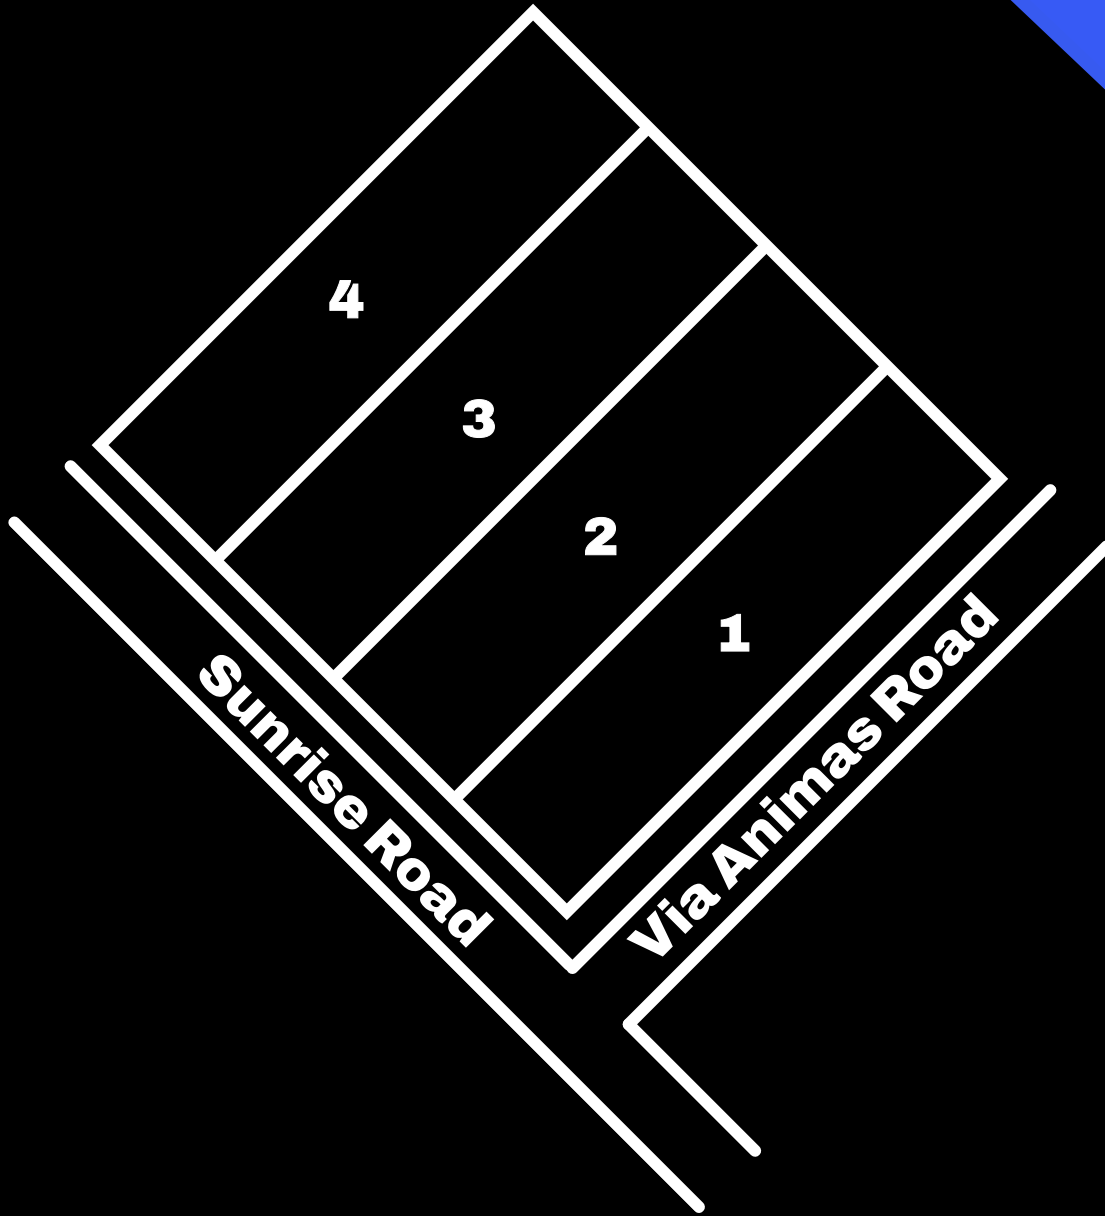

Cochise County Arizona's **Sunset Ridge Estates**

Lot ID	Size	Price
Cochise_Subd_01	9.263	$15,515
Cochise_Subd_02	9.263	$15,515
Cochise_Subd_03	9.262	$15,513
Cochise_Subd_04	9.261	$15,512

(970) 829-8580

howdy@debroslan.com

www.debroslan.com