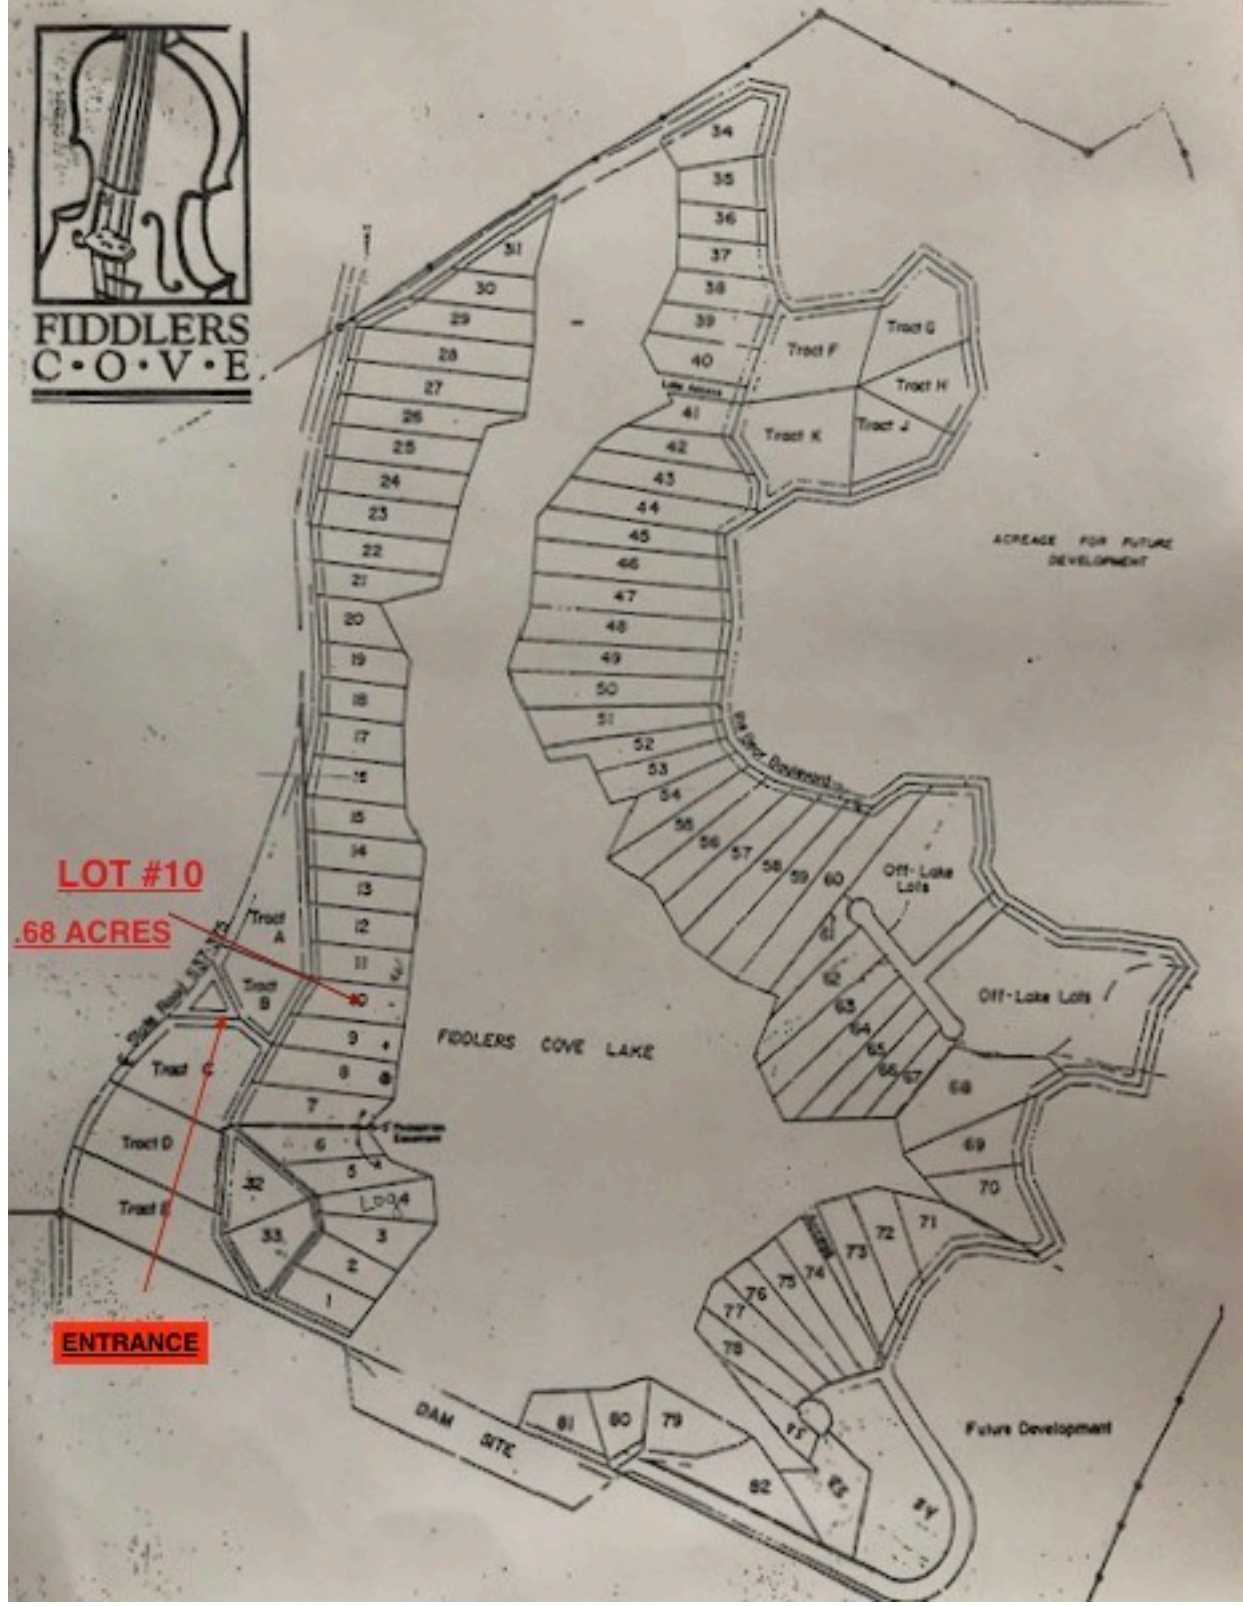

FIDDLERS  
C·O·V·E

**LOT #10**

**.68 ACRES**

**ENTRANCE**

ACREAGE FOR FUTURE DEVELOPMENT

FIDDLERS COVE LAKE

DAM SITE

Future Development

Off-Lake Lots

Off-Lake Lots