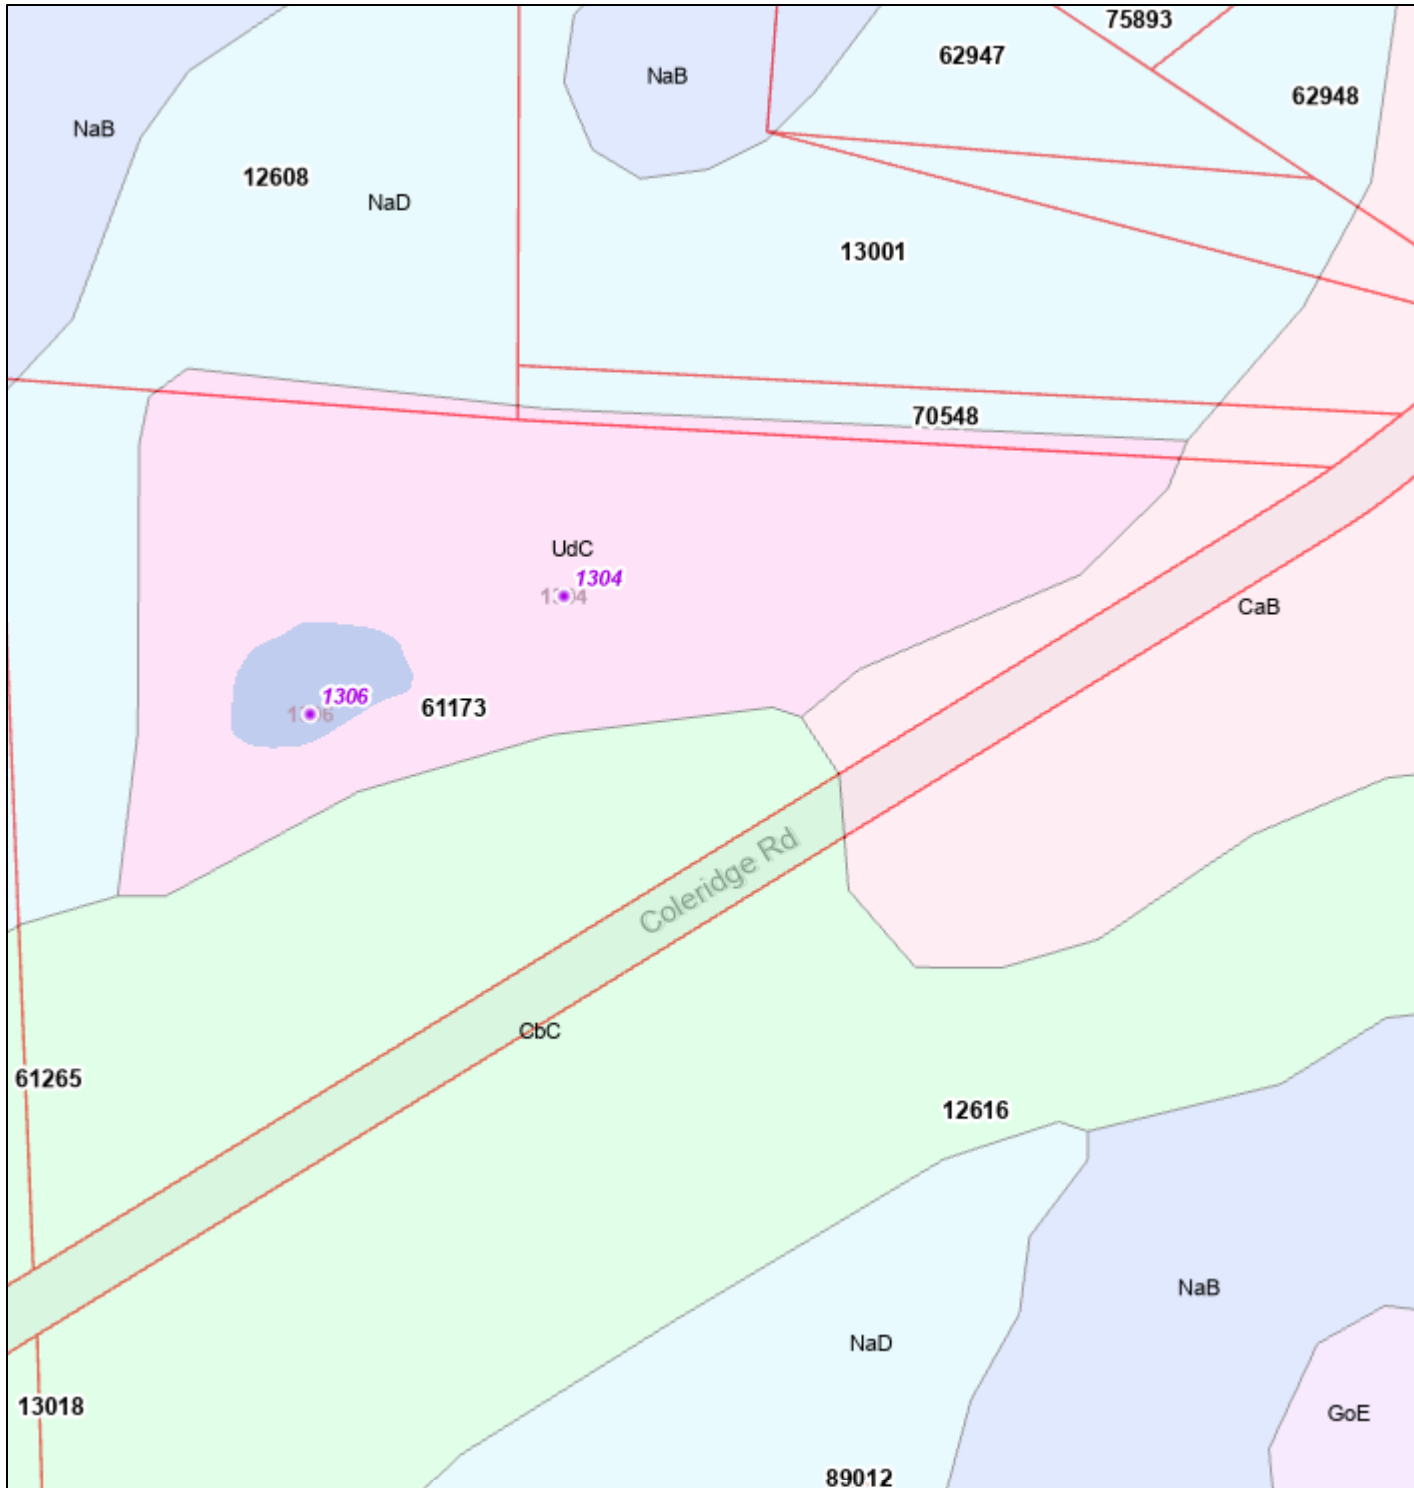

Soil Type

Legend

- Wells
- Address Points

Service Layer Credits:
Chatham County,
Chatham County GIS

Date: 1/14/2024
Time: 6:59:46 AM