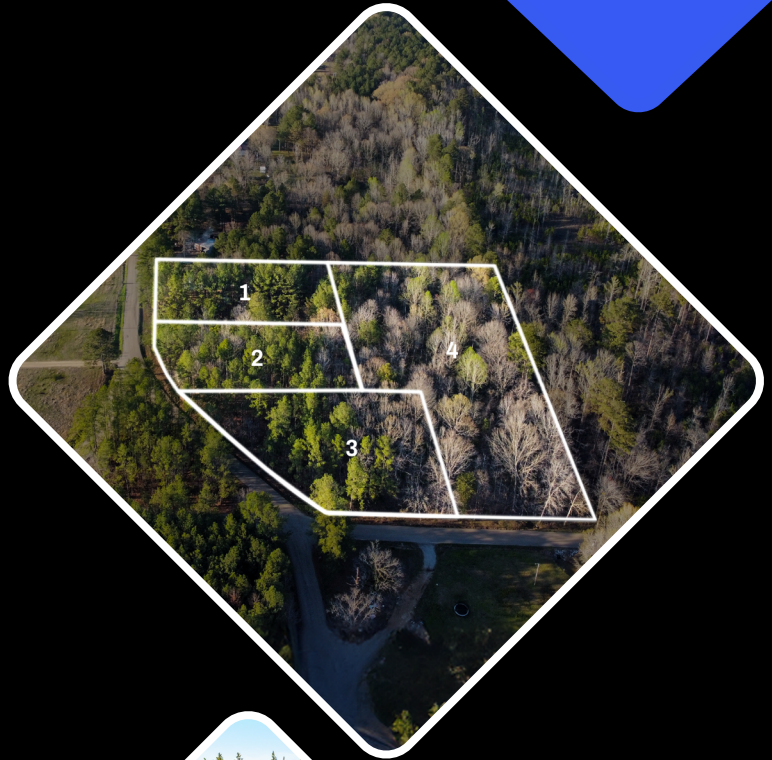

# Lee County Mississippi's Tranquil Pine Estates

*Pricing for land plots start at...*  
**\$9,900**

Nestled in the serene landscapes of Lee County, Mississippi, these generous lots, ranging from 0.47 to 1.37 acres, provide an excellent opportunity to create your ideal retreat amidst nature's beauty, while remaining conveniently close to Nettleton and just a short drive from the lively city of Tupelo, offering the perfect balance of peacefulness and urban accessibility for your dream home or investment goals.

(970) 829-8580

[howdy@debrosland.com](mailto:howdy@debrosland.com)

[www.debrosland.com](http://www.debrosland.com)

**ACREAGE SIZES:**  
0.47 - 1.37 +/-

**STATE:**  
MISSISSIPPI

**COUNTY:**  
LEE

**NEAREST CITY:**  
NETTLETON

**County:**  
Lee, MS

**Trash:**  
Yes

**Elevation:**  
290' - 310'

**Zoning:**  
N/A

**Coordinates:**  
34.118890 °  
-88.570760 °

**Access:**  
Paved Road

**Power:**  
Yes

**Water:**  
Yes