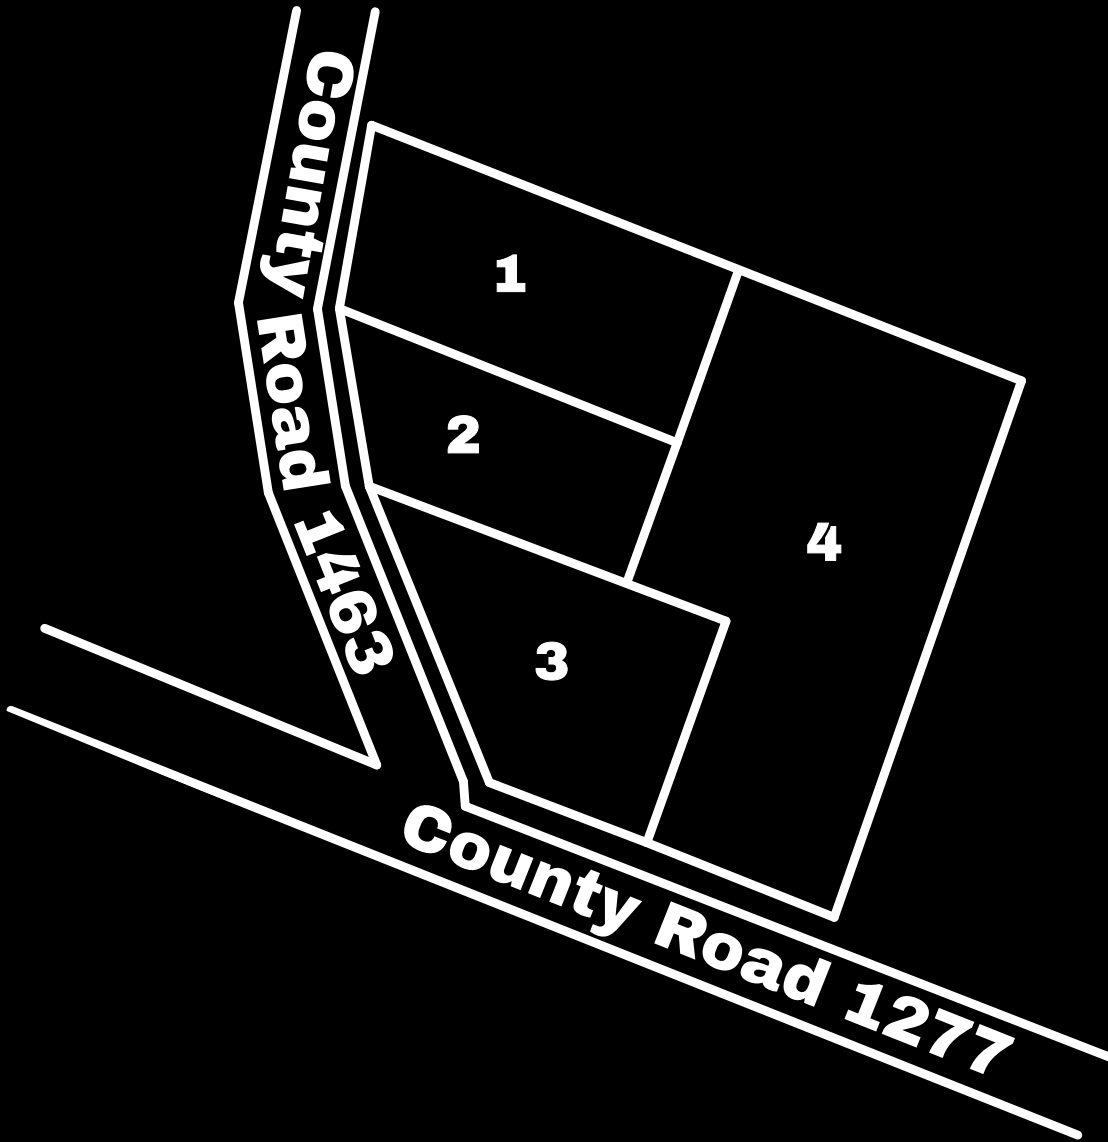

Lee County Mississippi's Whispering Pines Estates

Lot ID	Size	Price
Lee_01_MS	0.64	$9,900
Lee_02_MS	0.47	$9,900
Lee_03_MS	0.60	$9,900
Lee_04_MS	1.37	$12,900

(970) 829-8580

howdy@debroslan.com

www.debroslan.com