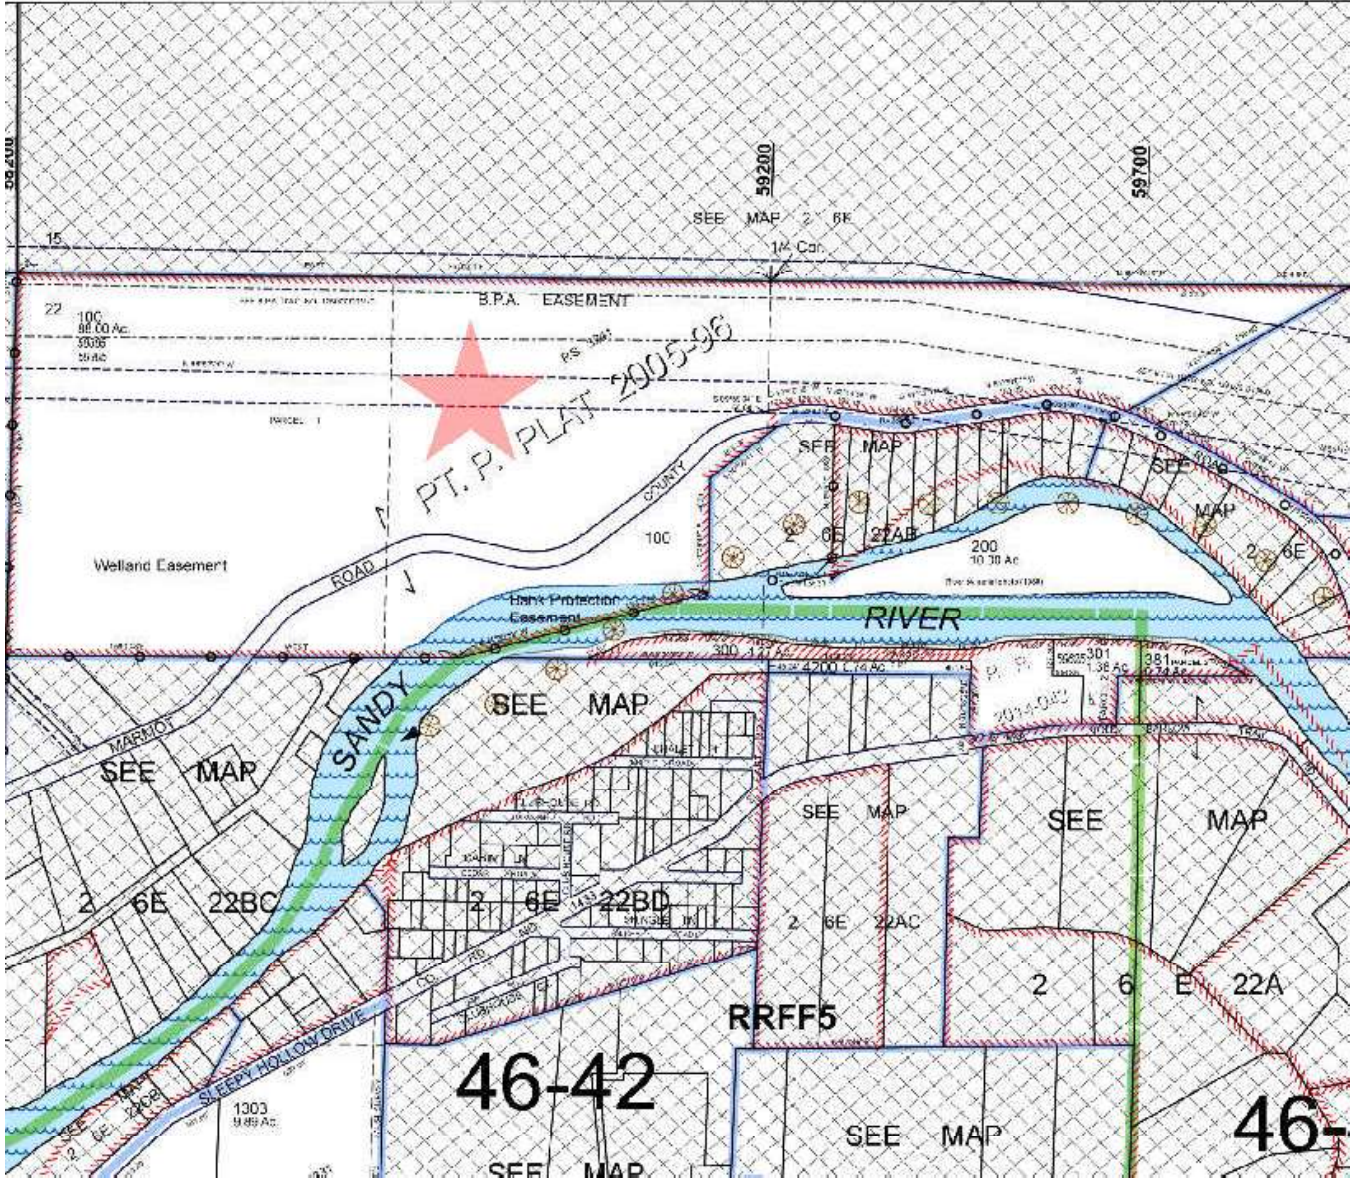

Assessor Map

First American Title

Parcel ID: 00708666

Site Address: 58885 E Marmot Rd

Sentry Dynamics, Inc. and its customers make no representations, warranties or conditions, express or implied, as to the accuracy or completeness of information contained in this report.